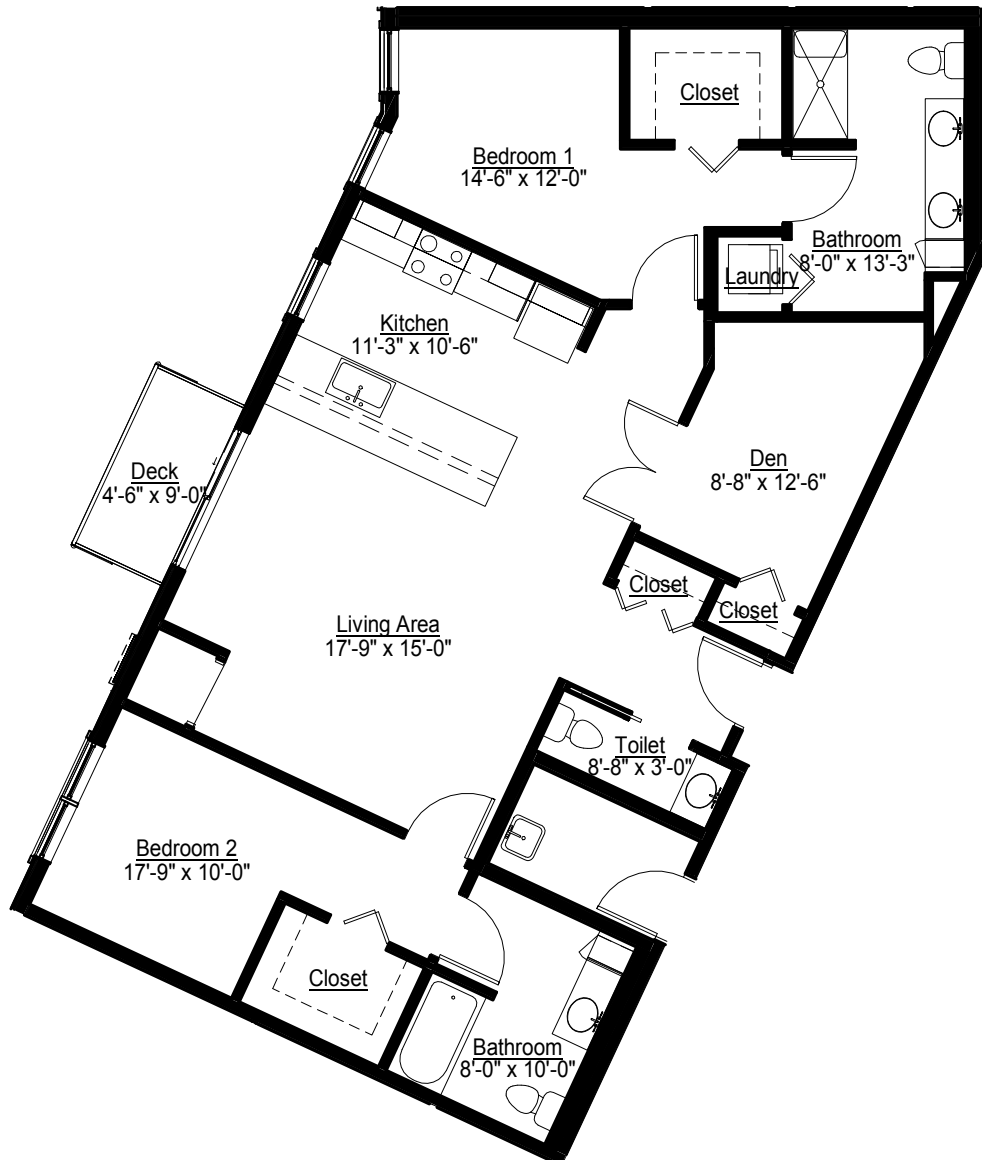

INDEPENDENT LIVING/ ASSISTED LIVING

GREAT HARVEST - 2+A 2 BEDROOM + DEN 1,370 SQ. FT.

UNITS: 103, 203, 303, 304