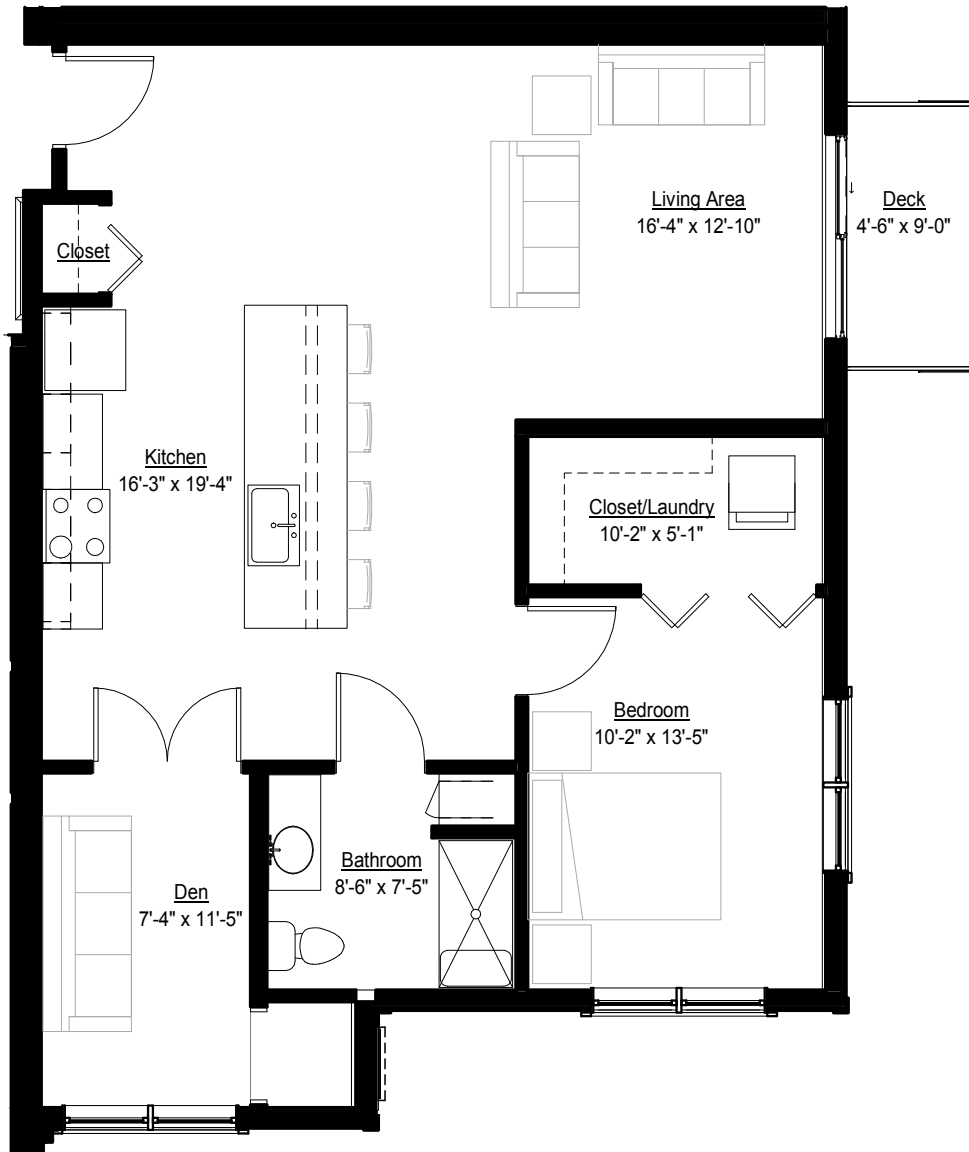

INDEPENDENT LIVING/ ASSISTED LIVING

DEER PATH - 1+A 1 BEDROOM + DEN 986 SQ. FT.

UNITS: 102, 202, 302, 402

INDEPENDENT LIVING/ ASSISTED LIVING

DEER PATH - 1+B 1 BEDROOM + DEN 910 SQ. FT.

UNITS: 210, 310, 330, 410, 430

INDEPENDENT LIVING/ ASSISTED LIVING

DEER PATH - 1+B 1 BEDROOM + DEN 910 SQ. FT.

UNITS: 336, 436

INDEPENDENT LIVING/ ASSISTED LIVING

DEER PATH - 1+C 1 BEDROOM + DEN 977 SQ. FT.

UNITS: 333, 433 (accessible)

INDEPENDENT LIVING/ ASSISTED LIVING

DEER PATH - 1+D 1 BEDROOM + DEN 832 SQ. FT.

UNITS: 331, 431

INDEPENDENT LIVING/ ASSISTED LIVING

DEER PATH - 1+E
1 BEDROOM + DEN
1,088 SQ. FT.

UNIT: 329

INDEPENDENT LIVING/ ASSISTED LIVING

DEER PATH - 1+F 1 BEDROOM + DEN 896 SQ. FT.

UNITS: 222, 322, 422
