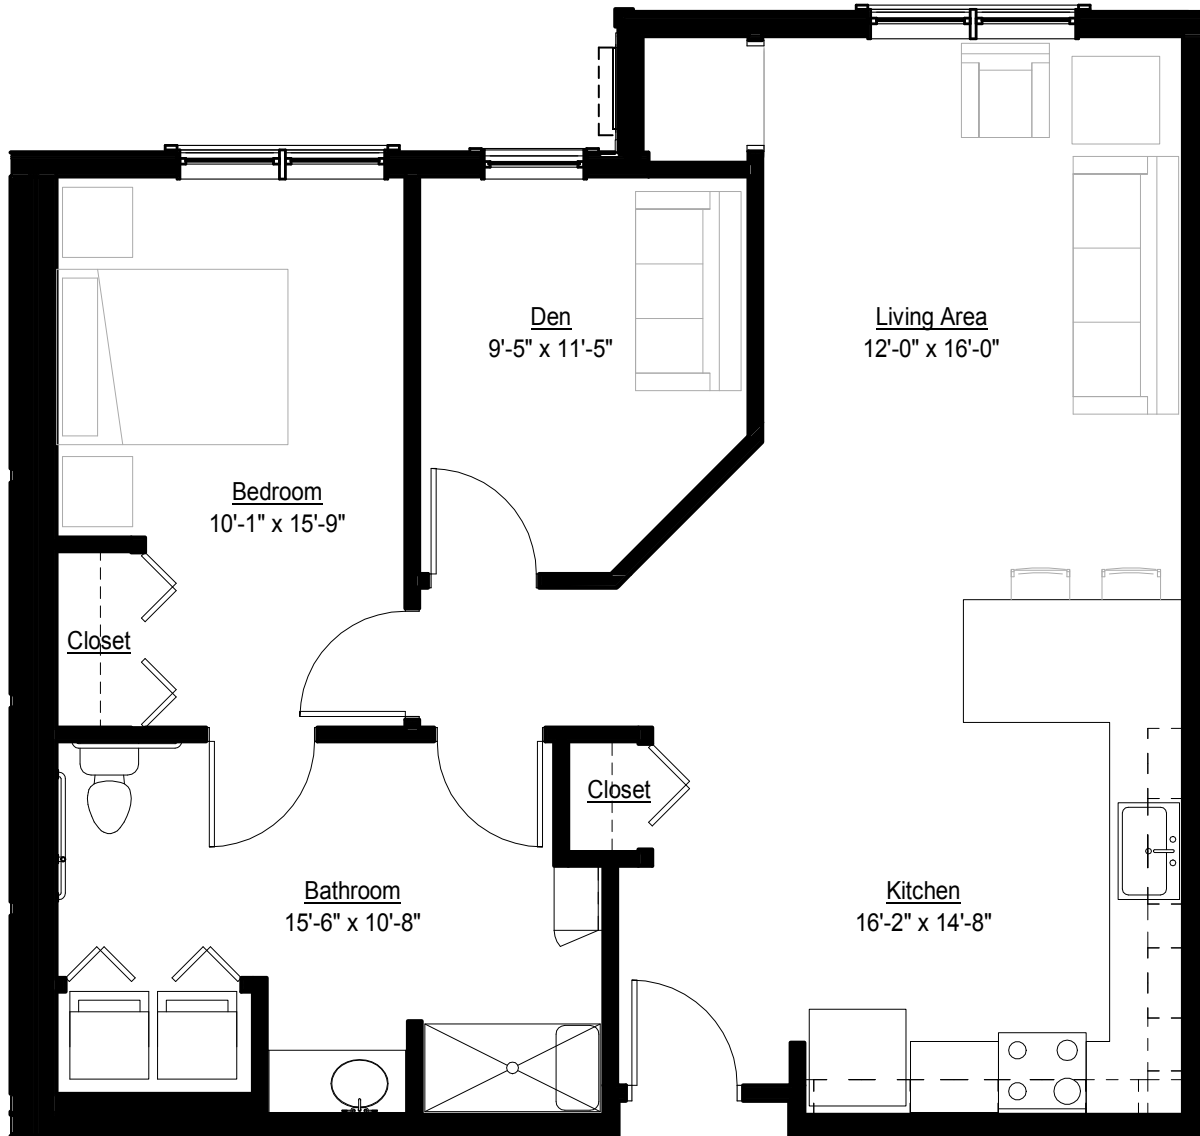

INDEPENDENT LIVING/ ASSISTED LIVING

DEER PATH - 1+A 1 BEDROOM + DEN 986 SQ. FT.

UNITS: 102, 202, 302, 402

INDEPENDENT LIVING/ ASSISTED LIVING

DEER PATH - 1+B 1 BEDROOM + DEN 910 SQ. FT.

UNITS: 210, 310, 330, 410, 430

INDEPENDENT LIVING/ ASSISTED LIVING

DEER PATH - 1+B 1 BEDROOM + DEN 910 SQ. FT.

UNITS: 336, 436

INDEPENDENT LIVING/ ASSISTED LIVING

DEER PATH - 1+C 1 BEDROOM + DEN 977 SQ. FT.

UNITS: 333, 433 (accessible)

INDEPENDENT LIVING/ ASSISTED LIVING

DEER PATH - 1+D 1 BEDROOM + DEN 832 SQ. FT.

UNITS: 331, 431

INDEPENDENT LIVING/ ASSISTED LIVING

DEER PATH - 1+E
1 BEDROOM + DEN
1,088 SQ. FT.

UNIT: 329

INDEPENDENT LIVING/ ASSISTED LIVING

DEER PATH - 1+F 1 BEDROOM + DEN 896 SQ. FT.

UNITS: 222, 322, 422
