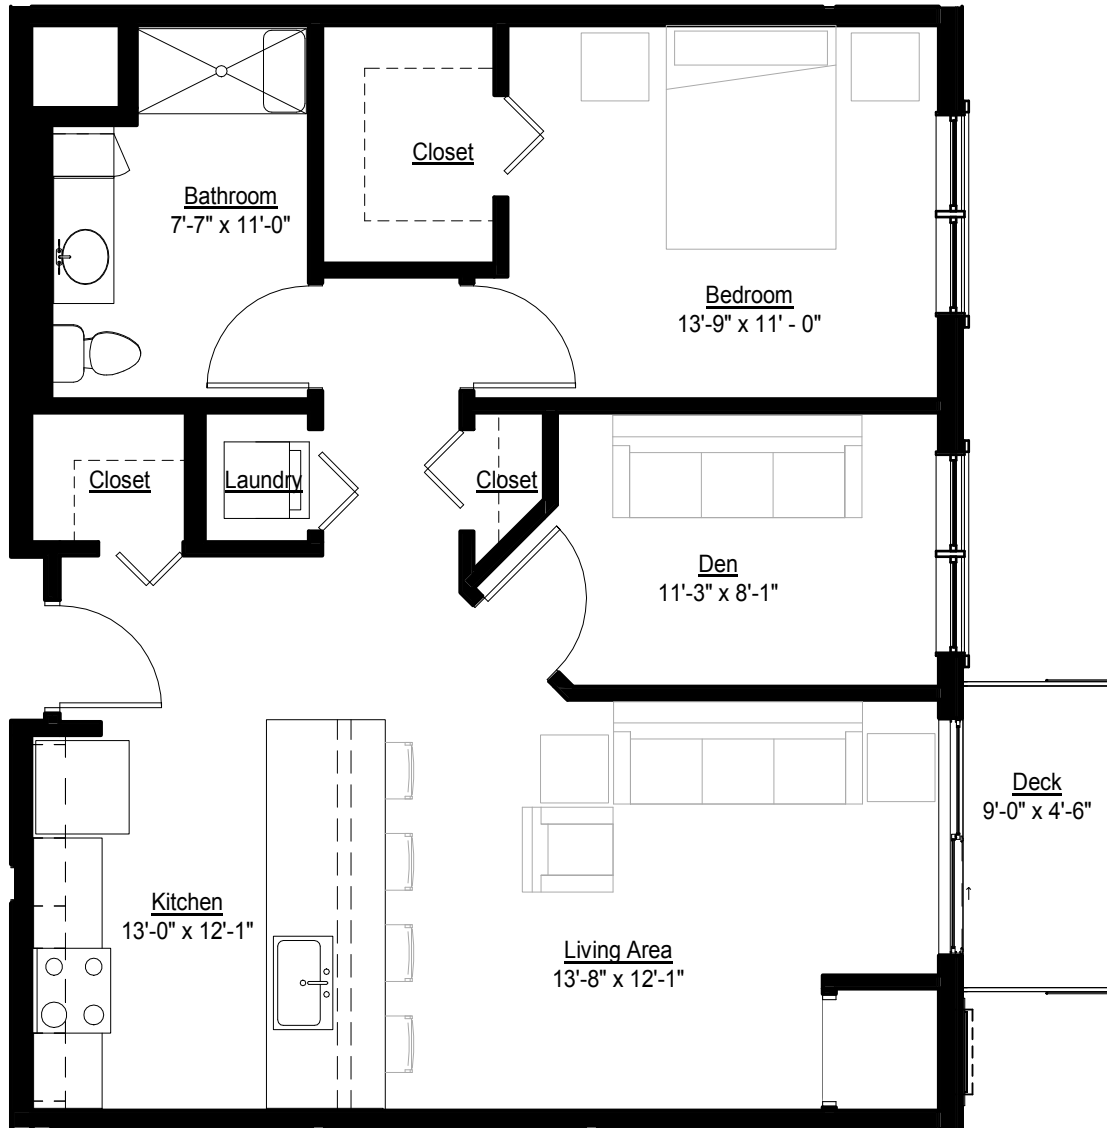

INDEPENDENT LIVING/ ASSISTED LIVING

DEER PATH - 1+A 1 BEDROOM + DEN 986 SQ. FT.

UNITS: 102, 202, 302, 402

INDEPENDENT LIVING/ ASSISTED LIVING

DEER PATH - 1+B 1 BEDROOM + DEN 910 SQ. FT.

UNITS: 210, 310, 330, 410, 430

INDEPENDENT LIVING/ ASSISTED LIVING

DEER PATH - 1+B 1 BEDROOM + DEN 910 SQ. FT.

UNITS: 336, 436

INDEPENDENT LIVING/ ASSISTED LIVING

DEER PATH - 1+C 1 BEDROOM + DEN 977 SQ. FT.

UNITS: 333, 433 (accessible)

INDEPENDENT LIVING/ ASSISTED LIVING

DEER PATH - 1+D 1 BEDROOM + DEN 832 SQ. FT.

UNITS: 331, 431

INDEPENDENT LIVING/ ASSISTED LIVING

DEER PATH - 1+E
1 BEDROOM + DEN
1,088 SQ. FT.

UNIT: 329

INDEPENDENT LIVING/ ASSISTED LIVING

DEER PATH - 1+F 1 BEDROOM + DEN 896 SQ. FT.

UNITS: 222, 322, 422
