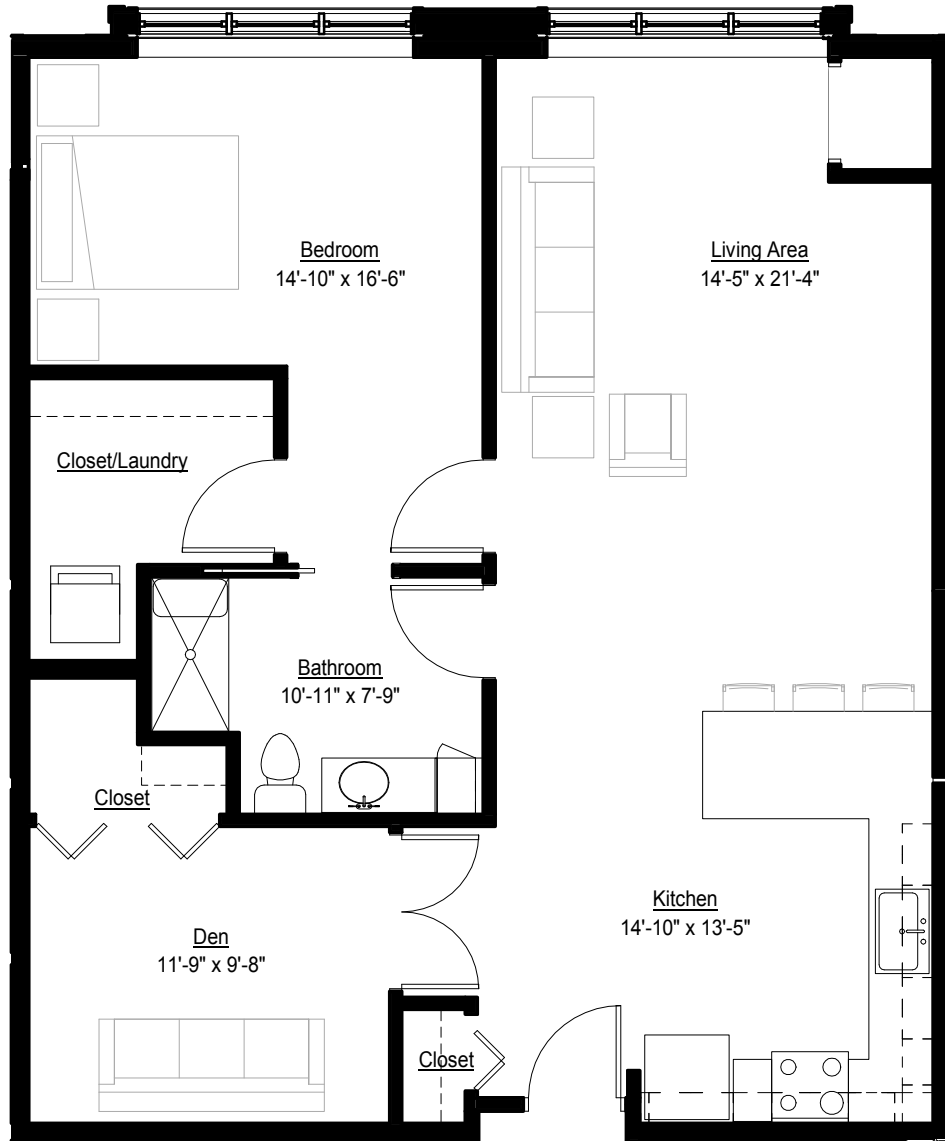

INDEPENDENT LIVING/ ASSISTED LIVING

DEER PATH - 1+A 1 BEDROOM + DEN 986 SQ. FT.

UNITS: 102, 202, 302, 402

INDEPENDENT LIVING/ ASSISTED LIVING

DEER PATH - 1+B 1 BEDROOM + DEN 910 SQ. FT.

UNITS: 210, 310, 330, 410, 430

INDEPENDENT LIVING/ ASSISTED LIVING

DEER PATH - 1+B 1 BEDROOM + DEN 910 SQ. FT.

UNITS: 336, 436

INDEPENDENT LIVING/ ASSISTED LIVING

DEER PATH - 1+C 1 BEDROOM + DEN 977 SQ. FT.

UNITS: 333, 433 (accessible)

INDEPENDENT LIVING/ ASSISTED LIVING

DEER PATH - 1+D 1 BEDROOM + DEN 832 SQ. FT.

UNITS: 331, 431

INDEPENDENT LIVING/ ASSISTED LIVING

DEER PATH - 1+E
1 BEDROOM + DEN
1,088 SQ. FT.

UNIT: 329

INDEPENDENT LIVING/ ASSISTED LIVING

DEER PATH - 1+F 1 BEDROOM + DEN 896 SQ. FT.

UNITS: 222, 322, 422
